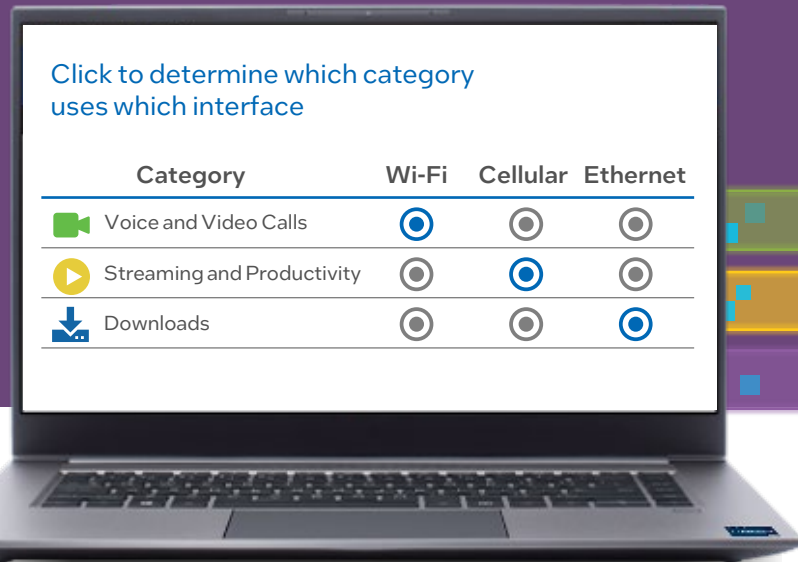

Combine all connections
for max download speeds

Switch automatically to the best technology
quickly & with minimal application impact

Look for the new Advanced Connection Manager

On select Intel vPro® laptops configured with the Intel® Connectivity Performance Suite.